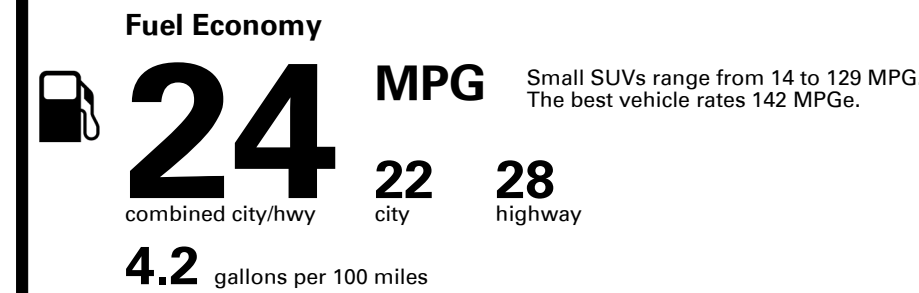

TOTAL PRICE: \$47,490.00

9 A 0052CSFL 155

EMISSIONS:
 This vehicle is certified to meet emission requirements in all 50 states

EPA DOT Fuel Economy and Environment

Gasoline Vehicle

You spend \$2,750 more in fuel costs over 5 years compared to the average new vehicle.

Annual fuel cost \$1,850

Fuel Economy & Greenhouse Gas Rating (tailpipe only)

Smog Rating (tailpipe only)

This vehicle emits 368 grams CO₂ per mile. The best emits 0 grams per mile (tailpipe only). Producing and distributing fuel also create emissions; learn more at fueleconomy.gov.