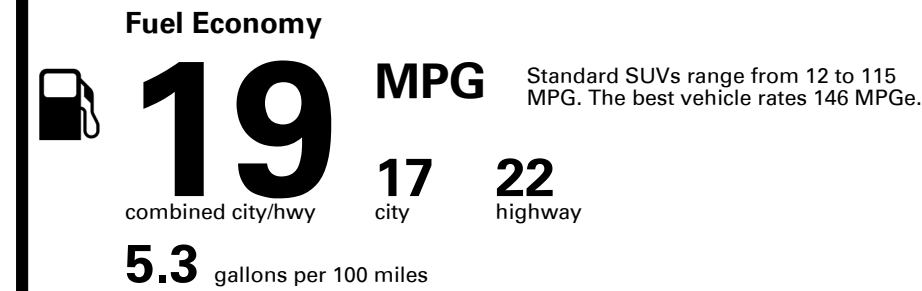

TOTAL PRICE: \$91,640.00

57 A 0676TCRYST

Inland Freight & Handling : \$1,495.00

EPA DOT Fuel Economy and Environment

Gasoline Vehicle

You spend \$8,000
more in fuel costs over 5 years compared to the average new vehicle.