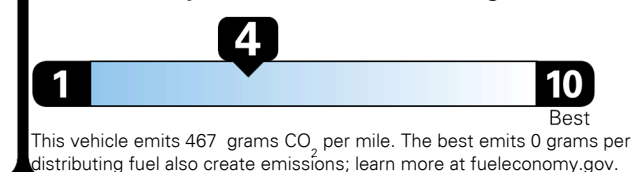

TOTAL PRICE: \$92,180.00

Inland Freight & Handling : \$1,495.00

EPA DOT Fuel Economy and Environment

Gasoline Vehicle

You spend \$8,000
more in fuel costs over 5 years compared to the average new vehicle.

Annual fuel cost \$3,300

Fuel Economy & Greenhouse Gas Rating (tailpipe only)

Smog Rating (tailpipe only)

Actual results will vary for many reasons, including driving conditions and how you drive and maintain your vehicle. The average new vehicle gets 29 MPG and costs \$8,500 to fuel over 5 years. Cost estimates are based on 15,000 miles per year at \$ 4.15 per gallon. MPGe is miles per gasoline gallon equivalent. Vehicle emissions are a significant cause of climate change and smog.