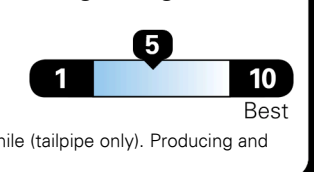

Smog Rating (tailpipe only)

Actual results will vary for many reasons, including driving conditions and how you drive and maintain your vehicle. The average new vehicle gets 29 MPG and costs $8,500 to fuel over 5 years. Cost estimates are based on 15,000 miles per year at $ 4.15 per gallon. MPGe is miles per gasoline gallon equivalent. Vehicle emissions are a significant cause of climate change and smog.

fueleconomy.gov

Calculate personalized estimates and compare vehicles