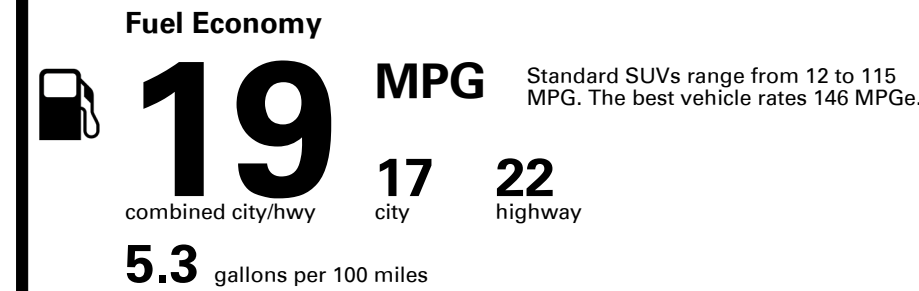

TOTAL PRICE: \$92,180.00

Inland Freight & Handling : \$1,495.00

EPA DOT Fuel Economy and Environment

Gasoline Vehicle

You spend \$8,000
more in fuel costs over 5 years compared to the average new vehicle.

Annual fuel cost \$3,300

Fuel Economy & Greenhouse Gas Rating (tailpipe only)

Smog Rating (tailpipe only)

Actual results will vary for many reasons, including driving conditions and how you drive and maintain your vehicle. The average new vehicle gets 29 MPG and costs \$8,500 to fuel over 5 years. Cost estimates are based on 15,000 miles per year at \$ 4.15 per gallon. MPGe is miles per gasoline gallon equivalent. Vehicle emissions are a significant cause of climate change and smog.