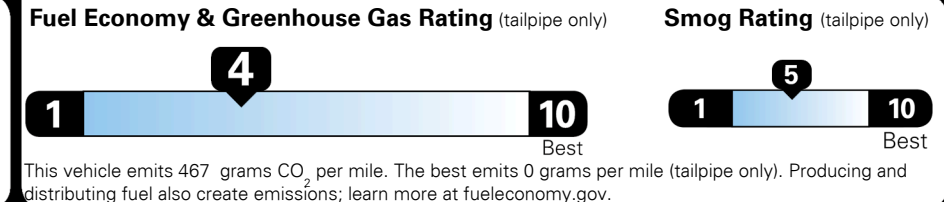

TOTAL PRICE: \$92,180.00

EPA DOT Fuel Economy and Environment

Gasoline Vehicle

Fuel Economy

19 MPG
combined city/hwy

17 MPG
city

22 MPG
highway

5.3 gallons per 100 miles

Standard SUVs range from 12 to 115 MPG. The best vehicle rates 146 MPGe.

You spend \$8,000
more in fuel costs over 5 years compared to the average new vehicle.

Annual fuel cost \$3,300

Actual results will vary for many reasons, including driving conditions and how you drive and maintain your vehicle. The average new vehicle gets 29 MPG and costs \$8,500 to fuel over 5 years. Cost estimates are based on 15,000 miles per year at \$ 4.15 per gallon. MPGe is miles per gasoline gallon equivalent. Vehicle emissions are a significant cause of climate change and smog.