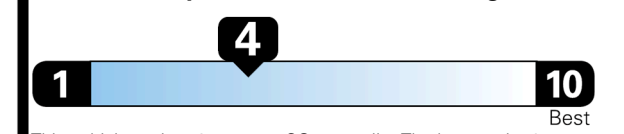

Fuel Economy & Greenhouse Gas Rating (tailpipe only)