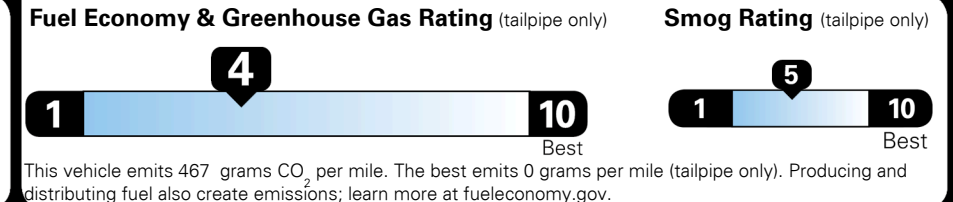

Full Tank of Gas

GENESIS WARRANTY

- 5-year/60,000-mile New Vehicle Warranty*
- 10-year/100,000-mile Powertrain Warranty*
- 7-year/Unlimited-mile Anti-perforation Warranty*
- Limited warranties, see retailer for details

Manufacturer's Suggested Retail Price: $87,650.00

ADDED FEATURES:

- *MAKALU GRAY(NCM) Paint $650.00
- Accessories
- *Cargo Blocks $40.00
- *Cargo Mat $200.00
- *All Season Fitted Liners $235.00
- *Door Scuff Plates Illuminated $425.00
- *Mud Guard Kit $170.00
- *NFC Key Card $30.00
- *Floating Wheel Cap $215.00

SOLD TO: OH702 SHIPPED TO: OH702
GENESIS OF MENTOR
8494 TYLER BLVD
MENTOR OH 44060

VIN: KMUJBESC3TU347982	EXTERIOR COLOR: MAKALU GRAY	INTERIOR/SEAT COLOR: OBSIDIAN BLACK/OBSIDIAN
MODEL: V04F2A65	PORT OF ENTRY: TC	TRANSPORT: TRUCK
EMISSIONS: This vehicle is certified to meet emission requirements in all 50 states		ACCESSORY WEIGHT: 20 lbs./ 9 kgs.

Inland Freight & Handling : $1,495.00

TOTAL PRICE: $91,110.00

EPA DOT Fuel Economy and Environment

Gasoline Vehicle

Fuel Economy

19 MPG
combined city/hwy

17 MPG
city

22 MPG
highway

5.3 gallons per 100 miles

Standard SUVs range from 12 to 115 MPG. The best vehicle rates 146 MPGe.

You spend $8,000
more in fuel costs over 5 years compared to the average new vehicle.

Annual fuel cost $3,300

Actual results will vary for many reasons, including driving conditions and how you drive and maintain your vehicle. The average new vehicle gets 29 MPG and costs $8,500 to fuel over 5 years. Cost estimates are based on 15,000 miles per year at $ 4.15 per gallon. MPGe is miles per gasoline gallon equivalent. Vehicle emissions are a significant cause of climate change and smog.

fueleconomy.gov
Calculate personalized estimates and compare vehicles

GOVERNMENT 5-STAR SAFETY RATINGS

Overall Vehicle Score ★ ★ ★ ★ ★

Based on the combined rating of frontal, side and rollover. Should ONLY be compared to other vehicles of similar size and weight.

Frontal Crash	Driver Passenger	★ ★ ★ ★ ★
Based on the risk of injury in a frontal impact. Should ONLY be compared to other vehicles of similar size and weight.		
Side Crash	Front seat Rear seat	★ ★ ★ ★ ★
Based on the risk of injury in a side impact.		
Rollover		★ ★ ★ ★
Based on the risk of rollover in a single-vehicle crash.		

Manufacturer's suggested retail price includes manufacturer's recommended pre-delivery service. Gasoline license and title fees state and local taxes and dealer installed options and accessories are not included in the manufacturer's suggested retail price. This label has been affixed to this vehicle by Genesis Motor America, pursuant to the requirements of 15 U.S.C. 1231 et seq. which prohibits its removal or alteration prior to delivery to the ultimate purchaser.

Star ratings range from 1 to 5 stars (★★★★★) with 5 being the highest.
Source: National Highway Traffic Safety Administration (NHTSA).
www.safercar.gov or 1-888-327-4236

PARTS CONTENT INFORMATION

FOR VEHICLES IN THIS CARLINE: U.S./CANADIAN PARTS CONTENT: 3 %

MAJOR SOURCES OF FOREIGN PARTS CONTENT: KOREA: 80 %

FOR THIS VEHICLE: FINAL ASSEMBLY POINT: ULSAN, KOREA

COUNTRY OF ORIGIN:

ENGINE: KOREA TRANSMISSION: KOREA

Note: Parts content does not include final assembly, distribution, or other non-parts costs.