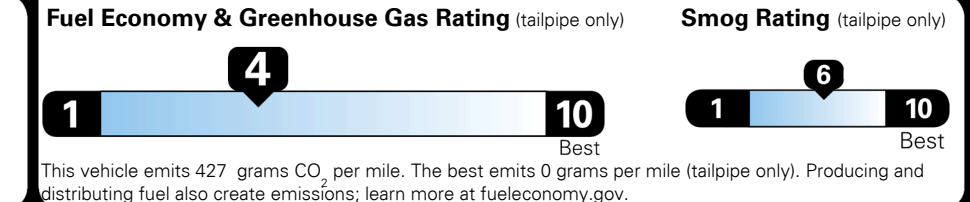

TOTAL PRICE: \$66,815.00

EPA DOT Fuel Economy and Environment

Gasoline Vehicle

Fuel Economy

21 MPG
 combined city/hwy

19 MPG
 city

24 MPG
 highway

4.8 gallons per 100 miles

Standard SUVs range from 12 to 115 MPG. The best vehicle rates 146 MPGe.

You spend \$6,250
 more in fuel costs over 5 years compared to the average new vehicle.

Annual fuel cost \$2,950

Actual results will vary for many reasons, including driving conditions and how you drive and maintain your vehicle. The average new vehicle gets 29 MPG and costs \$8,500 to fuel over 5 years. Cost estimates are based on 15,000 miles per year at \$ 4.15 per gallon. MPGe is miles per gasoline gallon equivalent. Vehicle emissions are a significant cause of climate change and smog.