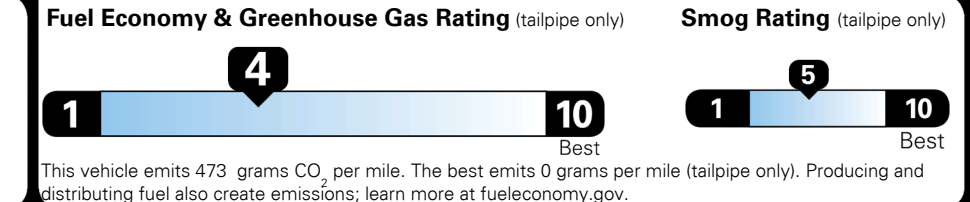

TOTAL PRICE: \$85,725.00

EPA DOT Fuel Economy and Environment

Gasoline Vehicle

Fuel Economy

19 MPG
 combined city/hwy

16 MPG
 city

22 MPG
 highway

5.3 gallons per 100 miles

Standard SUVs range from 12 to 115 MPG. The best vehicle rates 146 MPG.

You spend \$8,000
 more in fuel costs over 5 years compared to the average new vehicle.

Annual fuel cost \$3,300

Actual results will vary for many reasons, including driving conditions and how you drive and maintain your vehicle. The average new vehicle gets 29 MPG and costs \$8,500 to fuel over 5 years. Cost estimates are based on 15,000 miles per year at \$ 4.15 per gallon. MPGe is miles per gasoline gallon equivalent. Vehicle emissions are a significant cause of climate change and smog.