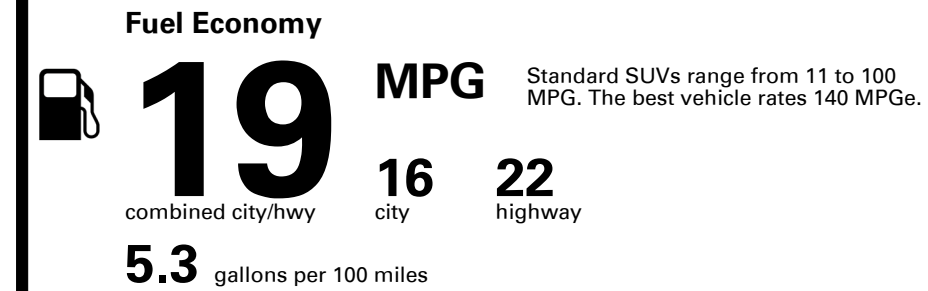

## EPA DOT Fuel Economy and Environment

Gasoline Vehicle

**You spend \$7,250**  
 more in fuel costs over 5 years compared to the average new vehicle.

**Annual fuel cost \$3,350**

**Fuel Economy & Greenhouse Gas Rating** (tailpipe only)