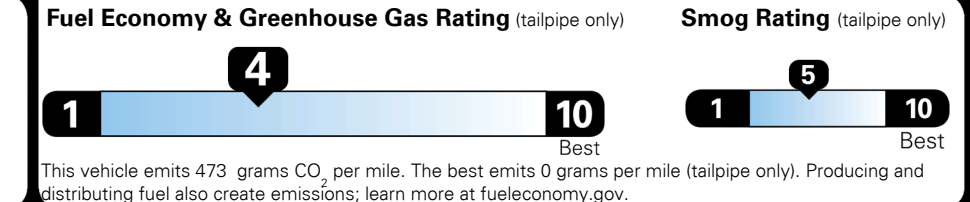

3.5T PRESTIGE BLACK FEATURES

- 22" Black Alloy Wheels w/ Floating Center Caps
- Black Brake Calipers
- Dark Headlamp Bezels, Exterior Trim, & Badging
- Nappa Leather w/ Exclusive Quilting
- Dark Interior Trim w/ Black Ash Wood
- Power Rear Seats

Full Tank of Gas

GENESIS WARRANTY

- 5-year/60,000-mile New Vehicle Warranty*
- 10-year/100,000-mile Powertrain Warranty*
- 7-year/Unlimited-mile Anti-perforation Warranty*
- Limited warranties, see retailer for details

Manufacturer's Suggested Retail Price: $83,250.00

ADDED FEATURES:

- *UYUNI WHITE(UYH) Paint $650.00
- Accessories
- *Fragrance Cartridges $160.00
- *NFC Key Card $30.00
- *Tow Hitch $805.00

SOLD TO: OH702
GENESIS OF MENTOR
8494 TYLER BLVD
MENTOR OH 44060

SHIPPED TO: OH702

VIN: KMHCEC7TU347950	EXTERIOR COLOR: UYUNI WHITE	INTERIOR/SEAT COLOR: OBSIDIAN BLACK/OBSIDIAN
MODEL: V04B2A65	PORT OF ENTRY: TC	TRANSPORT: TRUCK
EMISSIONS: This vehicle is certified to meet emission requirements in all 50 states		ACCESSORY WEIGHT: 75 lbs./ 34 kgs.

Inland Freight & Handling : $1,495.00

TOTAL PRICE: $86,390.00

90 A 1006TMORNI

EPA DOT Fuel Economy and Environment

Gasoline Vehicle

Fuel Economy

19 MPG
combined city/hwy

16 MPG
city

22 MPG
highway

5.3 gallons per 100 miles

Standard SUVs range from 12 to 115 MPG. The best vehicle rates 146 MPGe.

You spend $8,000
more in fuel costs over 5 years compared to the average new vehicle.

Annual fuel cost $3,300

Actual results will vary for many reasons, including driving conditions and how you drive and maintain your vehicle. The average new vehicle gets 29 MPG and costs $8,500 to fuel over 5 years. Cost estimates are based on 15,000 miles per year at $ 4.15 per gallon. MPGe is miles per gasoline gallon equivalent. Vehicle emissions are a significant cause of climate change and smog.

fueleconomy.gov
Calculate personalized estimates and compare vehicles

GOVERNMENT 5-STAR SAFETY RATINGS

Overall Vehicle Score ★★★★★
Based on the combined rating of frontal, side and rollover. Should ONLY be compared to other vehicles of similar size and weight.

Frontal Crash	Driver	★★★★★
Passenger		★★★★★
Side Crash	Front seat	★★★★★
Rear seat		★★★★★
Rollover		★★★★★

Based on the risk of injury in a frontal impact. Should ONLY be compared to other vehicles of similar size and weight.

Based on the risk of injury in a side impact.

Based on the risk of rollover in a single-vehicle crash.

Manufacturer's suggested retail price includes manufacturer's recommended pre-delivery service. Gasoline license and title fees state and local taxes and dealer installed options and accessories are not included in the manufacturer's suggested retail price. This label has been affixed to this vehicle by Genesis Motor America, pursuant to the requirements of 15 U.S.C. 1231 et seq. which prohibits its removal or alteration prior to delivery to the ultimate purchaser.

Star ratings range from 1 to 5 stars (★★★★★) with 5 being the highest.
Source: National Highway Traffic Safety Administration (NHTSA).
www.safercar.gov or 1-888-327-4236

PARTS CONTENT INFORMATION

FOR VEHICLES IN THIS CARLINE: U.S./CANADIAN PARTS CONTENT: 3 %

MAJOR SOURCES OF FOREIGN PARTS CONTENT: KOREA: 80 %

FOR THIS VEHICLE: FINAL ASSEMBLY POINT: ULSAN, KOREA

COUNTRY OF ORIGIN:

ENGINE: KOREA TRANSMISSION: KOREA

Note: Parts content does not include final assembly, distribution, or other non-parts costs.