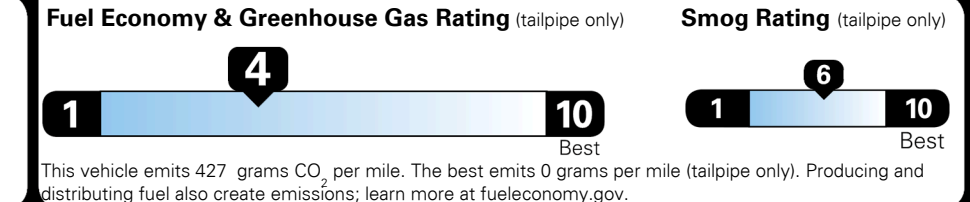

TOTAL PRICE: \$76,640.00

EPA DOT Fuel Economy and Environment

Gasoline Vehicle

Fuel Economy

21 MPG
 combined city/hwy

19 MPG
 city

24 MPG
 highway

4.8 gallons per 100 miles

Standard SUVs range from 12 to 115 MPG. The best vehicle rates 146 MPGe.

You spend \$6,250
 more in fuel costs over 5 years compared to the average new vehicle.

Annual fuel cost \$2,950

Actual results will vary for many reasons, including driving conditions and how you drive and maintain your vehicle. The average new vehicle gets 29 MPG and costs \$8,500 to fuel over 5 years. Cost estimates are based on 15,000 miles per year at \$ 4.15 per gallon. MPGe is miles per gasoline gallon equivalent. Vehicle emissions are a significant cause of climate change and smog.