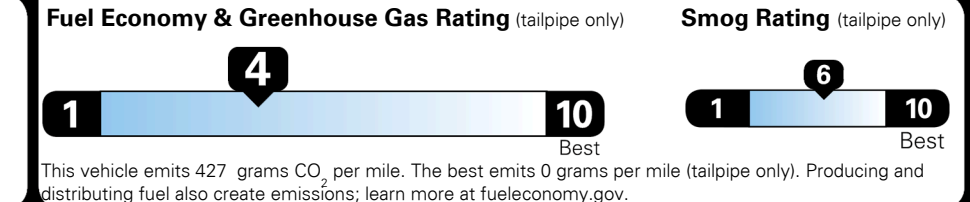

TOTAL PRICE: \$76,380.00

339 A 3476TNOCC

Inland Freight & Handling : \$1,495.00

EPA DOT Fuel Economy and Environment

Gasoline Vehicle

Fuel Economy

21 MPG
 combined city/hwy

19 MPG
 city

24 MPG
 highway

4.8 gallons per 100 miles

Standard SUVs range from 12 to 115 MPG. The best vehicle rates 146 MPGe.

You spend \$6,250
 more in fuel costs over 5 years compared to the average new vehicle.

Annual fuel cost \$2,950