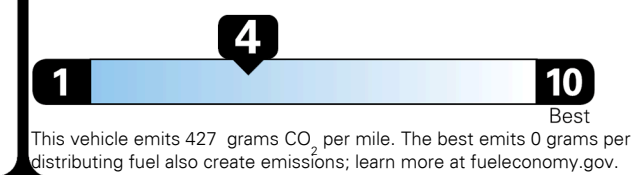

TOTAL PRICE: \$76,940.00

EPA DOT Fuel Economy and Environment

Gasoline Vehicle

Fuel Economy

21 MPG
 combined city/hwy

19 MPG
 city

24 MPG
 highway

4.8 gallons per 100 miles

Standard SUVs range from 12 to 115 MPG. The best vehicle rates 146 MPGe.

You spend \$6,250
 more in fuel costs over 5 years compared to the average new vehicle.

Annual fuel cost \$2,950

Fuel Economy & Greenhouse Gas Rating (tailpipe only)