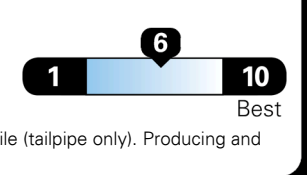

Smog Rating (tailpipe only)

Actual results will vary for many reasons, including driving conditions and how you drive and maintain your vehicle. The average new vehicle gets 29 MPG and costs $8,500 to fuel over 5 years. Cost estimates are based on 15,000 miles per year at $ 4.15 per gallon. MPGe is miles per gasoline gallon equivalent. Vehicle emissions are a significant cause of climate change and smog.

fueleconomy.gov

Calculate personalized estimates and compare vehicles