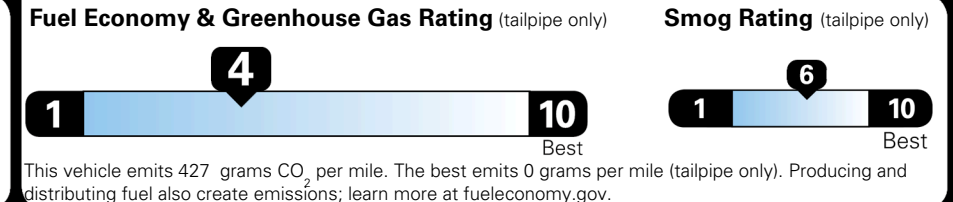

- Electronically Controlled Suspension
- 22-inch Alloy Wheels
- Power Cushion Extension, Bolster, and Ergo-Motion (Driver)
- Heated 2nd Row Seats (outboard)
- 4-Zone Climate Control with Rear Controls
- Head-Up Display
- Active Noise Control

Full Tank of Gas

GENESIS WARRANTY

- 5-year/60,000-mile New Vehicle Warranty*
- 10-year/100,000-mile Powertrain Warranty*
- 7-year/Unlimited-mile Anti-perforation Warranty*
- Limited warranties, see retailer for details

Manufacturer's Suggested Retail Price: $73,500.00

ADDED FEATURES:

- *CAPRI BLUE(NRB) Paint $650.00
- Accessories
- *Tow Hitch $805.00
- *Fragrance Cartridges $160.00
- *NFC Key Card $30.00

SOLD TO: OH702 SHIPPED TO: OH702
GENESIS OF MENTOR
8494 TYLER BLVD
MENTOR OH 44060

VIN: KMHUCESB4TU348299	EXTERIOR COLOR: CAPRI BLUE	INTERIOR/SEAT COLOR: OBSIDIAN BLACK/OBSIDIAN
MODEL: 8S4AAL9GW7A5	PORT OF ENTRY: TC	TRANSPORT: TRUCK
EMISSIONS: This vehicle is certified to meet emission requirements in all 50 states		ACCESSORY WEIGHT: 75 lbs./ 34 kgs.

Inland Freight & Handling : $1,495.00

TOTAL PRICE: $76,640.00

EPA DOT Fuel Economy and Environment

Gasoline Vehicle

Fuel Economy

21 MPG
combined city/hwy

19 MPG
city

24 MPG
highway

4.8 gallons per 100 miles

Standard SUVs range from 12 to 115 MPG. The best vehicle rates 146 MPGe.

You spend $6,250
more in fuel costs over 5 years compared to the average new vehicle.

Annual fuel cost $2,950

Actual results will vary for many reasons, including driving conditions and how you drive and maintain your vehicle. The average new vehicle gets 29 MPG and costs $8,500 to fuel over 5 years. Cost estimates are based on 15,000 miles per year at $ 4.15 per gallon. MPGe is miles per gasoline gallon equivalent. Vehicle emissions are a significant cause of climate change and smog.

fueleconomy.gov
Calculate personalized estimates and compare vehicles

GOVERNMENT 5-STAR SAFETY RATINGS

Overall Vehicle Score ★★★★★
Based on the combined rating of frontal, side and rollover. Should ONLY be compared to other vehicles of similar size and weight.

Frontal Crash	Driver Passenger	★★★★★
Based on the risk of injury in a frontal impact. Should ONLY be compared to other vehicles of similar size and weight.		
Side Crash	Front seat Rear seat	★★★★★
Based on the risk of injury in a side impact.		
Rollover		★★★★★
Based on the risk of rollover in a single-vehicle crash.		

Manufacturer's suggested retail price includes manufacturer's recommended pre-delivery service. Gasoline license and title fees state and local taxes and dealer installed options and accessories are not included in the manufacturer's suggested retail price. This label has been affixed to this vehicle by Genesis Motor America, pursuant to the requirements of 15 U.S.C. 1231 et seq. which prohibits its removal or alteration prior to delivery to the ultimate purchaser.

Star ratings range from 1 to 5 stars (★★★★★) with 5 being the highest.
Source: National Highway Traffic Safety Administration (NHTSA).
www.safercar.gov or 1-888-327-4236

PARTS CONTENT INFORMATION

FOR VEHICLES IN THIS CARLINE: U.S./CANADIAN PARTS CONTENT: 3 %
MAJOR SOURCES OF FOREIGN PARTS CONTENT: KOREA: 80 %
FOR THIS VEHICLE: FINAL ASSEMBLY POINT: ULSAN, KOREA
COUNTRY OF ORIGIN:

ENGINE: KOREA **TRANSMISSION: KOREA**
Note: Parts content does not include final assembly, distribution, or other non-parts costs.