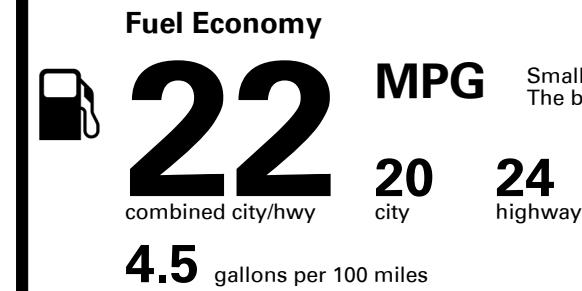

Inland Freight & Handling : \$1,125.00

TOTAL PRICE: \$64,245.00

EPA DOT Fuel Economy and Environment

Gasoline Vehicle

Small SUVs range from 14 to 123 MPG. The best vehicle rates 132 MPGe.

You spend \$4,500 more in fuel costs over 5 years compared to the average new vehicle.