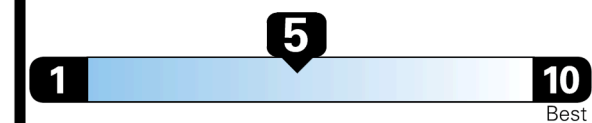

EPA DOT Fuel Economy and Environment

Gasoline Vehicle

Fuel Economy

23 MPG
combined city/hwy

20 city
29 highway

4.3 gallons per 100 miles

Large Cars range from 14 to 146 MPG. The best vehicle rates 146 MPG.

You spend $5,000
more in fuel costs over 5 years compared to the average new vehicle.

Annual fuel cost $2,700

Fuel Economy & Greenhouse Gas Rating (tailpipe only)