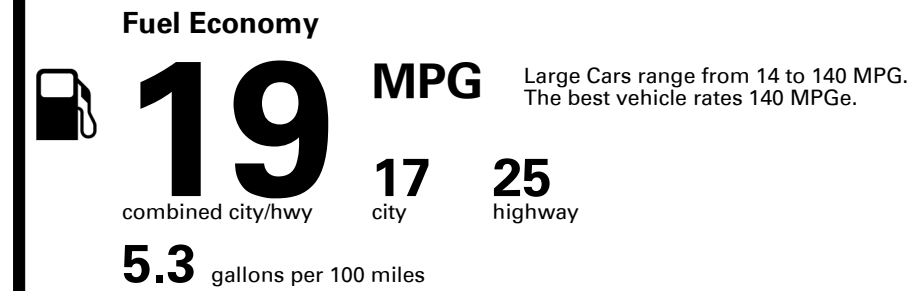

Manufacturer's Suggested Retail Price: $64,000.00

ADDED FEATURES:

- *UYUNI WHITE(UYH) Paint $575.00
- *Advanced Package $2,950.00
  - Surround View Monitor
  - Blind-Spot View Monitor
  - Advanced Rear Occupant Alert
  - Power Cushion Extension, Bolster, and Ergo Motion (Driver)
  - 3-Zone Climate Control
  - Power Rear Sunshade
  - Lexicon® Premium Audio
  - Genesis Digital Key
  - Wireless Phone Charger
- *Prestige Package $5,900.00
  - 20-inch Sport Alloy Wheels
  - Rear Wheel Steering
  - Nappa Leather Seating Surfaces
  - Microfiber Suede Headliner & Pillars
  - Carbon Fiber Trim
  - 12.3" 3D Digital Instrument Cluster
  - Head-Up Display
  - Remote Smart Parking Assist
  - Parking Collision-Avoidance Assist - Reverse
  - Forward Attention Warning

Accessories

- *Cargo Tray, Reversible $160.00
- *First Aid Kit $45.00
- *Wheel Locks $85.00

Inland Freight & Handling : $1,195.00

TOTAL PRICE: $74,910.00

235 A 2384QGLOVI

SOLD TO: PA705
GENESIS OF WEXFORD
10677 PERRY HIGHWAY
WEXFORD PA 15090

SHIPPED TO: PA705

VIN: KMTGB4SD4RU208406	ENGINE: G6DSPA230212	EXTERIOR COLOR: UYUNI WHITE	INTERIOR/SEAT COLOR: OBSIDIAN BLACK W/ RED
MODEL: S1472A65	PORT OF ENTRY: PH	TRANSPORT: TRUCK	ACCESSORY WEIGHT: 0 lbs./ 0 kgs.

EMISSIONS:
This vehicle is certified to meet emission requirements in all 50 states

EPA DOT Fuel Economy and Environment

Gasoline Vehicle

You spend $7,250
more in fuel costs over 5 years compared to the average new vehicle.

Annual fuel cost $3,400

Fuel Economy & Greenhouse Gas Rating (tailpipe only)

Smog Rating (tailpipe only)

This vehicle emits 460 grams CO₂ per mile. The best emits 0 grams per mile (tailpipe only). Producing and distributing fuel also create emissions; learn more at fueleconomy.gov.

Actual results will vary for many reasons, including driving conditions and how you drive and maintain your vehicle. The average new vehicle gets 28 MPG and costs $9,750 to fuel over 5 years. Cost estimates are based on 15,000 miles per year at $ 4.30 per gallon. MPGe is miles per gasoline gallon equivalent. Vehicle emissions are a significant cause of climate change and smog.

fueleconomy.gov

Calculate personalized estimates and compare vehicles

GOVERNMENT 5-STAR SAFETY RATINGS

Overall Vehicle Score	Not Rated		
Based on the combined rating of frontal, side and rollover. Should ONLY be compared to other vehicles of similar size and weight.			
Frontal Crash	Driver	★★★★	
Crash	Passenger	★★★★★	
Based on the risk of injury in a frontal impact. Should ONLY be compared to other vehicles of similar size and weight.			
Side Crash	Front seat	Not Rated	
	Rear seat	Not Rated	
Based on the risk of injury in a side impact.			
Rollover	★★★★★		
Based on the risk of rollover in a single-vehicle crash.			

Star ratings range from 1 to 5 stars (★★★★★) with 5 being the highest.
Source: National Highway Traffic Safety Administration (NHTSA).
www.safercar.gov or 1-888-327-4236

Manufacturer's suggested retail price includes manufacturer's recommended pre-delivery service. Gasoline license and title fees state and local taxes and dealer installed options and accessories are not included in the manufacturer's suggested retail price. This label has been affixed to this vehicle by Genesis Motor America, pursuant to the requirements of 15 U.S.C. 1231 et seq. which prohibits its removal or alteration prior to delivery to the ultimate purchaser.

PARTS CONTENT INFORMATION

FOR VEHICLES IN THIS CARLINE: U.S./CANADIAN PARTS CONTENT: 2 %

MAJOR SOURCES OF FOREIGN PARTS CONTENT: KOREA: 80 %

FOR THIS VEHICLE: FINAL ASSEMBLY POINT: ULSAN, KOREA

COUNTRY OF ORIGIN:

ENGINE: KOREA TRANSMISSION: KOREA

Note: Parts content does not include final assembly, distribution, or other non-parts costs.