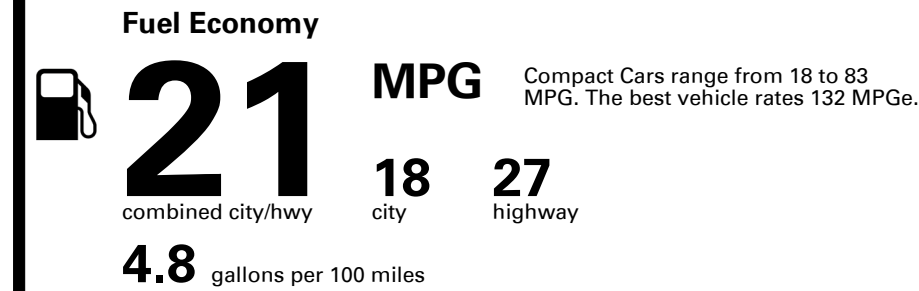

Manufacturer's Suggested Retail Price: $44,900.00

ADDED FEATURES:

- *CAPRI BLUE(NRB) Paint $575.00
- *Sport Advanced Package: $4,300.00
  - 19-inch Sport Alloy Wheels
  - Variable Exhaust Valve System
  - Dark Chrome Grille & Daylight Opening Trim
  - Sport Aluminum Trim
  - Wide Sunroof
  - Lexicon® Premium Audio
  - Ventilated Front Seats
  - Power Driver's Seat Bolster & Cushion Extension
  - Parking Distance Warning - Forward & Reverse
  - Wireless Device Charging
  - Genesis Digital Key
- *Sport Prestige Package: $4,400.00
  - Electronically Controlled Suspension
  - Brembo Braking System
  - Limited Slip Differential
  - Head-Up Display
  - Nappa Leather Seating Surfaces
  - Microfiber Suede Headliner & Pillars
  - Surround View Monitor / Blind-Spot View Monitor
  - Power Trunk
  - Heated Steering Wheel

Accessories

- *First Aid Kit $45.00
- *Bumper Appliqué $85.00

Inland Freight & Handling : $1,125.00

TOTAL PRICE: $55,430.00

202 A 1953TGLOVI

SOLD TO: OH702
GENESIS OF MENTOR
8494 TYLER BLVD
MENTOR OH 44060

SHIPPED TO: OH702

VIN: KMTG54TE5PU129032	ENGINE: G6DPPA199679	EXTERIOR COLOR: CAPRI BLUE	INTERIOR/SEAT COLOR: OBSIDIAN BLACK W/ RED
MODEL: R0462R65	PORT OF ENTRY: TC	TRANSPORT: TRUCK	ACCESSORY WEIGHT: 8 lbs./ 4 kgs.

EMISSIONS:
This vehicle is certified to meet emission requirements in all 50 states

EPA DOT Fuel Economy and Environment

Gasoline Vehicle

You spend $5,000
more in fuel costs over 5 years compared to the average new vehicle.

Annual fuel cost $2,600

Fuel Economy & Greenhouse Gas Rating (tailpipe only)

Smog Rating (tailpipe only)

This vehicle emits 433 grams CO₂ per mile. The best emits 0 grams per mile (tailpipe only). Producing and distributing fuel also create emissions; learn more at fueleconomy.gov.

Actual results will vary for many reasons, including driving conditions and how you drive and maintain your vehicle. The average new vehicle gets 28 MPG and costs $8,000 to fuel over 5 years. Cost estimates are based on 15,000 miles per year at $ 3.65 per gallon. MPGe is miles per gasoline gallon equivalent. Vehicle emissions are a significant cause of climate change and smog.

fueleconomy.gov

Calculate personalized estimates and compare vehicles

GOVERNMENT 5-STAR SAFETY RATINGS

This vehicle has not been rated by the government for overall vehicle score, frontal crash, side crash or rollover risk.

Source: National Highway Traffic Safety Administration (NHTSA).
www.safercar.gov or 1-888-327-4236

Manufacturer's suggested retail price includes manufacturer's recommended pre-delivery service. Gasoline license and title fees state and local taxes and dealer installed options and accessories are not included in the manufacturer's suggested retail price. This label has been affixed to this vehicle by Genesis Motor America, pursuant to the requirements of 15 U.S.C. 1231 et seq. which prohibits its removal or alteration prior to delivery to the ultimate purchaser.

PARTS CONTENT INFORMATION

FOR VEHICLES IN THIS CARLINE: U.S./CANADIAN PARTS CONTENT: 3 %

MAJOR SOURCES OF FOREIGN PARTS CONTENT: KOREA: 90 %

FOR THIS VEHICLE: FINAL ASSEMBLY POINT: ULSAN, KOREA

COUNTRY OF ORIGIN:

ENGINE: KOREA TRANSMISSION: KOREA

Note: Parts content does not include final assembly, distribution, or other non-parts costs.