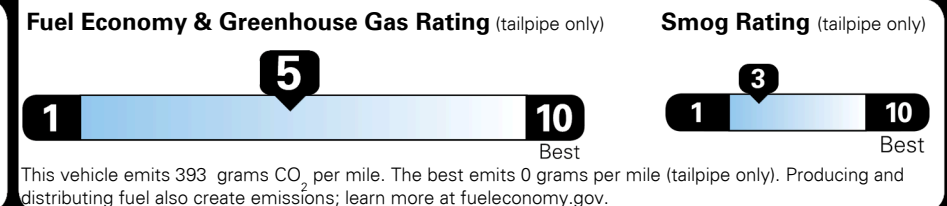

Manufacturer's Suggested Retail Price: $41,500.00

ADDED FEATURES:

- *VIK BLACK(PH3) Paint $575.00
- *Sport Prestige Package: $4,200.00
  - 19-inch Sport Alloy Wheels
  - Leather Seating Surfaces
  - Dark Chrome Grille & Daylight Opening Trim
  - Sport Aluminum Trim
  - Wide Sunroof
  - Lexicon® Premium Audio
  - Ventilated Front Seats
  - Parking Distance Warning - Forward & Reverse
  - Rain-Sensing Wipers
  - Wireless Device Charging
  - Power-folding ECM Outside Mirrors w/ Genesis Logo Puddle Lamps

Accessories

- *First Aid Kit $45.00
- *Mudguards $140.00
- *Bumper Appliqué $85.00

Inland Freight & Handling : $1,125.00

TOTAL PRICE: $47,670.00

163 A 1693TRCC

SOLD TO: OH710
GENESIS OF BEDFORD
18300 ROCKSIDE ROAD
BEDFORD OH 44146

SHIPPED TO: OH710

VIN: KMTG34TA1PU127636	EXTERIOR COLOR: VIK BLACK	INTERIOR/SEAT COLOR: SANDSTORM GRAY W/ GRAY
MODEL: R0422A45	PORT OF ENTRY: TC	TRANSPORT: TRUCK
EMISSIONS: This vehicle is certified to meet emission requirements in all 50 states		ACCESSORY WEIGHT: 9 lbs./ 4 kgs.

EPA DOT Fuel Economy and Environment

Gasoline Vehicle

Fuel Economy

23 MPG
combined city/hwy

20 city
28 highway

4.3 gallons per 100 miles

Compact Cars range from 18 to 83 MPG. The best vehicle rates 132 MPGe.

You spend $4,000
more in fuel costs over 5 years compared to the average new vehicle.

Annual fuel cost $2,400

Actual results will vary for many reasons, including driving conditions and how you drive and maintain your vehicle. The average new vehicle gets 28 MPG and costs $8,000 to fuel over 5 years. Cost estimates are based on 15,000 miles per year at $ 3.65 per gallon. MPGe is miles per gasoline gallon equivalent. Vehicle emissions are a significant cause of climate change and smog.

fueleconomy.gov

Calculate personalized estimates and compare vehicles

GOVERNMENT 5-STAR SAFETY RATINGS

This vehicle has not been rated by the government for overall vehicle score, frontal crash, side crash or rollover risk.

Source: National Highway Traffic Safety Administration (NHTSA).
www.safercar.gov or 1-888-327-4236

Manufacturer's suggested retail price includes manufacturer's recommended pre-delivery service. Gasoline license and title fees state and local taxes and dealer installed options and accessories are not included in the manufacturer's suggested retail price. This label has been affixed to this vehicle by Genesis Motor America, pursuant to the requirements of 15 U.S.C. 1231 et seq. which prohibits its removal or alteration prior to delivery to the ultimate purchaser.