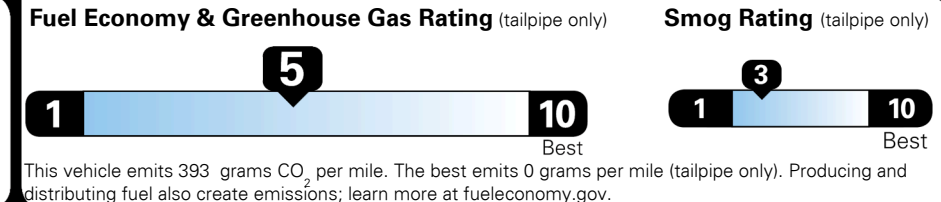

Manufacturer's Suggested Retail Price: $41,500.00

ADDED FEATURES:

- *CAPRI BLUE(NRB) Paint $575.00
- *Sport Prestige Package: $4,200.00
  - 19-inch Sport Alloy Wheels
  - Leather Seating Surfaces
  - Dark Chrome Grille & Daylight Opening Trim
  - Sport Aluminum Trim
  - Wide Sunroof
  - Lexicon® Premium Audio
  - Ventilated Front Seats
  - Parking Distance Warning - Forward & Reverse
  - Rain-Sensing Wipers
  - Wireless Device Charging
  - Power-folding ECM Outside Mirrors w/ Genesis Logo Puddle Lamps

Accessories

- *First Aid Kit $45.00
- *Mudguards $140.00
- *Bumper Appliqué $85.00
- *Wheel Locks $85.00

Inland Freight & Handling : $1,125.00

SOLD TO: OH702 SHIPPED TO: OH702
GENESIS OF MENTOR
8494 TYLER BLVD
MENTOR OH 44060

VIN: KMTG34TA0PU121357	EXTERIOR COLOR: CAPRI BLUE	INTERIOR/SEAT COLOR: OBSIDIAN BLACK W/ RED
MODEL: R0422A45	PORT OF ENTRY: TC	TRANSPORT: TRUCK
EMISSIONS: This vehicle is certified to meet emission requirements in all 50 states		ACCESSORY WEIGHT: 10 lbs./ 4 kgs.

TOTAL PRICE: $47,755.00

EPA DOT Fuel Economy and Environment

Gasoline Vehicle

Fuel Economy

23 MPG
combined city/hwy

20 city
28 highway

4.3 gallons per 100 miles

Compact Cars range from 18 to 83 MPG. The best vehicle rates 132 MPGe.

You spend $4,000
more in fuel costs over 5 years compared to the average new vehicle.

Annual fuel cost $2,400

Actual results will vary for many reasons, including driving conditions and how you drive and maintain your vehicle. The average new vehicle gets 28 MPG and costs $8,000 to fuel over 5 years. Cost estimates are based on 15,000 miles per year at $ 3.65 per gallon. MPGe is miles per gasoline gallon equivalent. Vehicle emissions are a significant cause of climate change and smog.

fueleconomy.gov
Calculate personalized estimates and compare vehicles

GOVERNMENT 5-STAR SAFETY RATINGS

This vehicle has not been rated by the government for overall vehicle score, frontal crash, side crash or rollover risk.

Source: National Highway Traffic Safety Administration (NHTSA).
www.safercar.gov or 1-888-327-4236

Manufacturer's suggested retail price includes manufacturer's recommended pre-delivery service. Gasoline license and title fees state and local taxes and dealer installed options and accessories are not included in the manufacturer's suggested retail price. This label has been affixed to this vehicle by Genesis Motor America, pursuant to the requirements of 15 U.S.C. 1231 et seq. which prohibits its removal or alteration prior to delivery to the ultimate purchaser.

Scan this QR code for general model information and options

PARTS CONTENT INFORMATION

FOR VEHICLES IN THIS CARLINE: U.S./CANADIAN PARTS CONTENT: 3 %

MAJOR SOURCES OF FOREIGN PARTS CONTENT: KOREA: 90 %

FOR THIS VEHICLE: FINAL ASSEMBLY POINT: ULSAN, KOREA

COUNTRY OF ORIGIN:

ENGINE: KOREA TRANSMISSION: KOREA

Note: Parts content does not include final assembly, distribution, or other non-parts costs.