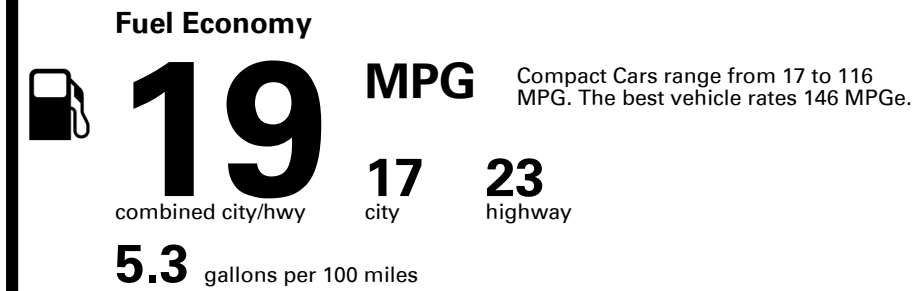

Inland Freight & Handling : \$1,395.00

TOTAL PRICE: \$60,295.00

EPA DOT Fuel Economy and Environment

Gasoline Vehicle

You spend \$8,000
more in fuel costs over 5 years compared to the average new vehicle.