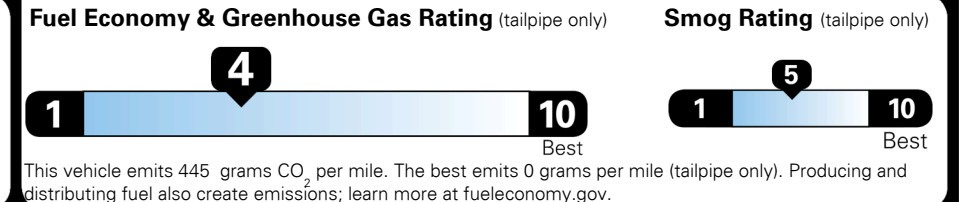

ADDED FEATURES:

1. **Sport Package: $5,700.00**
2. 19" Sport Alloy Wheels w/ P245/40R19(FR), P275/35R19(Rr)
   - Sport Front & Rear Bumpers & Rocker Molding
   - Dark Chrome Grille Surround & Insert & Window Trim
   - Sport Steering Wheel & Sport Pedals
   - Power Tilt-and-Slide Panoramic Sunroof
   - Surround View Monitor / Parking Distance Warning
   - Lexicon® 14-Speaker Premium Audio
   - 7" Color Multi-Information Display
   - Wireless Charging Pad (front)
   - Ventilated Front Seats
   - Heated Rear Seats (Standard on AWD)
   - Power Rear Sunshade
   - Manual Rear Side Window Sunshades

Accessories

- *Cargo Tray $150.00
- *First Aid Kit $45.00
- *Wheel Locks $75.00

SOLD TO: NJ703 SHIPPED TO: NJ703
GENESIS OF FREEHOLD
4065 RT 9
FREEHOLD NJ 07728

VIN: KMTFN4JE9LU332482	ENGINE: G6DNKA219189	EXTERIOR COLOR: VIK BLACK	INTERIOR/SEAT COLOR: BEIGE/BEIGE
MODEL: S0402A65	PORT OF ENTRY: PH	TRANSPORT: TRUCK	ACCESSORY WEIGHT: 15 lbs./ 7 kgs.

EMISSIONS:
This vehicle is certified to meet emission requirements in all 50 states

Inland Freight & Handling : $995.00

TOTAL PRICE: $52,015.00

290 A 2330QGRAND 186

EPA DOT Fuel Economy and Environment

Gasoline Vehicle

Fuel Economy

20 MPG
combined city/hwy

18 city 24 highway

5.0 gallons per 100 miles

Large Cars range from 14 to 103 MPG. The best vehicle rates 136 MPG.

You spend $2,500
more in fuel costs over 5 years compared to the average new vehicle.

Annual fuel cost $2,000

Actual results will vary for many reasons, including driving conditions and how you drive and maintain your vehicle. The average new vehicle gets 27 MPG and costs $7,500 to fuel over 5 years. Cost estimates are based on 15,000 miles per year at $ 2.70 per gallon. MPGe is miles per gasoline gallon equivalent. Vehicle emissions are a significant cause of climate change and smog.

fueleconomy.gov

Calculate personalized estimates and compare vehicles

GOVERNMENT 5-STAR SAFETY RATINGS

Overall Vehicle Score ★ ★ ★ ★ ★

Based on the combined rating of frontal, side and rollover. Should ONLY be compared to other vehicles of similar size and weight.

Frontal Crash	Driver Passenger	★ ★ ★ ★ ★
Based on the risk of injury in a frontal impact. Should ONLY be compared to other vehicles of similar size and weight.		
Side Crash	Front seat Rear seat	★ ★ ★ ★ ★
Based on the risk of injury in a side impact.		
Rollover		★ ★ ★ ★ ★
Based on the risk of rollover in a single-vehicle crash.		

Manufacturer's suggested retail price includes manufacturer's recommended pre-delivery service. Gasoline license and title fees state and local taxes and dealer installed options and accessories are not included in the manufacturer's suggested retail price. This label has been affixed to this vehicle by Hyundai Motor America, pursuant to the requirements of 15 U.S.C. 1231 et seq. which prohibits its removal or alteration prior to delivery to the ultimate purchaser.