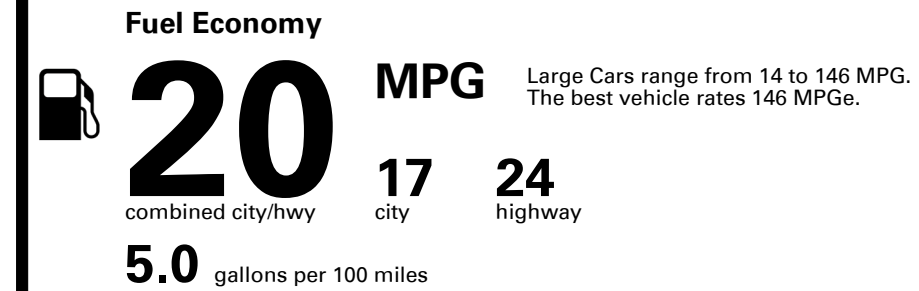

Inland Freight & Handling : \$1,495.00

TOTAL PRICE: \$105,440.00

EPA DOT Fuel Economy and Environment

Gasoline Vehicle

You spend \$7,000
 more in fuel costs over 5 years compared to the average new vehicle.