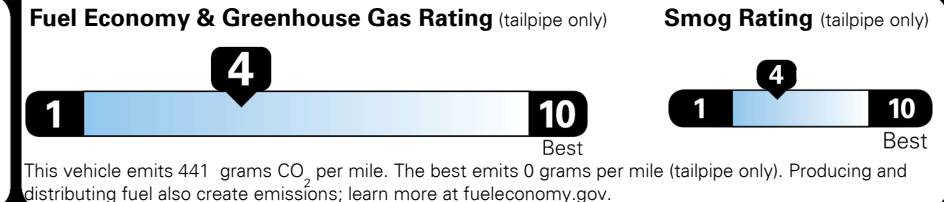

Actual results will vary for many reasons, including driving conditions and how you drive and maintain your vehicle. The average new vehicle gets 29 MPG and costs $8,500 to fuel over 5 years. Cost estimates are based on 15,000 miles per year at $ 4.15 per gallon. MPG is miles per gasoline gallon equivalent. Vehicle emissions are a significant cause of climate change and smog.

fueleconomy.gov
Calculate personalized estimates and compare vehicles

GOVERNMENT 5-STAR SAFETY RATINGS

This vehicle has not been rated by the government for overall vehicle score, frontal crash, side crash or rollover risk.

Source: National Highway Traffic Safety Administration (NHTSA).
www.safercar.gov or 1-888-327-4236

Manufacturer's suggested retail price includes manufacturer's recommended pre-delivery service. Gasoline license and title fees state and local taxes and dealer installed options and accessories are not included in the manufacturer's suggested retail price. This label has been affixed to this vehicle by Genesis Motor America, pursuant to the requirements of 15 U.S.C. 1231 et seq. which prohibits its removal or alteration prior to delivery to the ultimate purchaser.

PARTS CONTENT INFORMATION

FOR VEHICLES IN THIS CARLINE: U.S./CANADIAN PARTS CONTENT: 2 %

MAJOR SOURCES OF FOREIGN PARTS CONTENT: KOREA: 85 %

FOR THIS VEHICLE: FINAL ASSEMBLY POINT: ULSAN, KOREA

COUNTRY OF ORIGIN:

ENGINE: KOREA TRANSMISSION: KOREA

Note: Parts content does not include final assembly, distribution, or other non-parts costs.