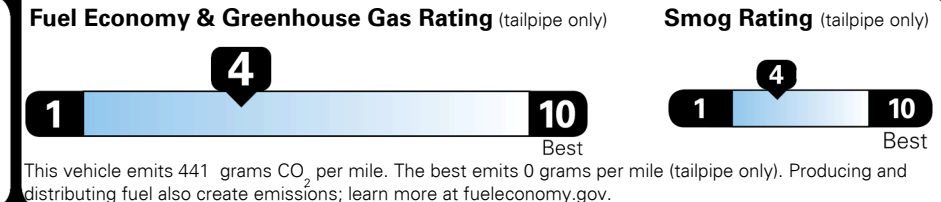

Full Tank of Gas

GENESIS WARRANTY

- 5-year/60,000-mile New Vehicle Warranty*
- 10-year/100,000-mile Powertrain Warranty*
- 7-year/Unlimited-mile Anti-perforation Warranty*
- Limited warranties, see dealer for details

Manufacturer's Suggested Retail Price: $103,000.00

ADDED FEATURES:

- *VIK BLACK(PH3) Paint $650.00
- Accessories
- *Cargo Mat $200.00
- *First Aid Kit $65.00
- *NFC Card $30.00

SOLD TO: OH702 SHIPPED TO: OH702
GENESIS OF MENTOR
8494 TYLER BLVD
MENTOR OH 44060

VIN: KMTFC4SD0TU062201	EXTERIOR COLOR: VIK BLACK	INTERIOR/SEAT COLOR: GLACIER WHITE/URBAN
MODEL: T1462A65	PORT OF ENTRY: TC	TRANSPORT: TRUCK
EMISSIONS: This vehicle is certified to meet emission requirements in all 50 states		ACCESSORY WEIGHT: 9 lbs./ 4 kgs.

Inland Freight & Handling : $1,495.00

TOTAL PRICE: $105,440.00

EPA DOT Fuel Economy and Environment

Gasoline Vehicle

Fuel Economy

20 MPG
combined city/hwy

17 city 24 highway

5.0 gallons per 100 miles

Large Cars range from 14 to 146 MPG. The best vehicle rates 146 MPGe.

You spend $7,000
more in fuel costs over 5 years compared to the average new vehicle.

Annual fuel cost $3,100

Actual results will vary for many reasons, including driving conditions and how you drive and maintain your vehicle. The average new vehicle gets 29 MPG and costs $8,500 to fuel over 5 years. Cost estimates are based on 15,000 miles per year at $ 4.15 per gallon. MPGe is miles per gasoline gallon equivalent. Vehicle emissions are a significant cause of climate change and smog.

fueleconomy.gov
Calculate personalized estimates and compare vehicles

GOVERNMENT 5-STAR SAFETY RATINGS

This vehicle has not been rated by the government for overall vehicle score, frontal crash, side crash or rollover risk.

Source: National Highway Traffic Safety Administration (NHTSA).
www.safercar.gov or 1-888-327-4236

Manufacturer's suggested retail price includes manufacturer's recommended pre-delivery service. Gasoline license and title fees state and local taxes and dealer installed options and accessories are not included in the manufacturer's suggested retail price. This label has been affixed to this vehicle by Genesis Motor America, pursuant to the requirements of 15 U.S.C. 1231 et seq. which prohibits its removal or alteration prior to delivery to the ultimate purchaser.

PARTS CONTENT INFORMATION

FOR VEHICLES IN THIS CARLINE: U.S./CANADIAN PARTS CONTENT: 2 %
MAJOR SOURCES OF FOREIGN PARTS CONTENT: KOREA: 85 %
FOR THIS VEHICLE: FINAL ASSEMBLY POINT: ULSAN, KOREA
COUNTRY OF ORIGIN:
ENGINE: KOREA TRANSMISSION: KOREA
Note: Parts content does not include final assembly, distribution, or other non-parts costs.