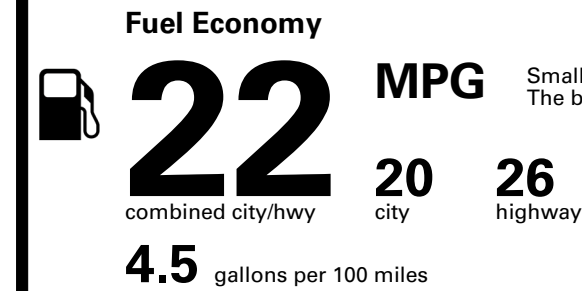

TOTAL PRICE: \$62,920.00

132 A

Inland Freight & Handling : \$1,495.00

EPA DOT Fuel Economy and Environment

Gasoline Vehicle

Small SUVs range from 14 to 125 MPG. The best vehicle rates 146 MPGe.

You spend \$5,750
more in fuel costs over 5 years
compared to the average new vehicle.