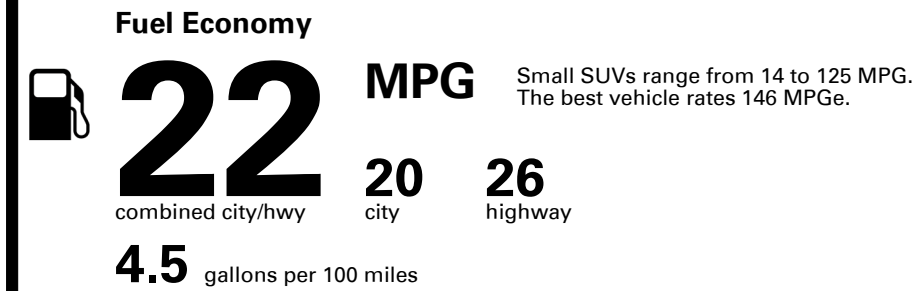

Inland Freight & Handling : \$1,495.00

TOTAL PRICE: \$63,385.00

**** LOAD LABEL MUST BE CHANGED! **
(SEE BELOW)**

EPA DOT Fuel Economy and Environment

Gasoline Vehicle

You spend \$5,750
more in fuel costs over 5 years compared to the average new vehicle.

Annual fuel cost \$2,850

Fuel Economy & Greenhouse Gas Rating (tailpipe only)

Smog Rating (tailpipe only)

This vehicle emits 402 grams CO₂ per mile. The best emits 0 grams per mile (tailpipe only). Producing and distributing fuel also create emissions; learn more at fueleconomy.gov.