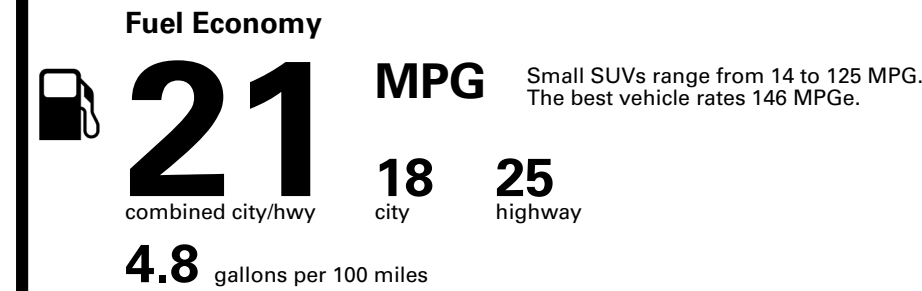

TOTAL PRICE: \$73,750.00

128 A 1

Inland Freight & Handling : \$1,495.00

EPA DOT Fuel Economy and Environment

Gasoline Vehicle

You spend \$6,250
more in fuel costs over 5 years compared to the average new vehicle.

Annual fuel cost \$2,950

Fuel Economy & Greenhouse Gas Rating (tailpipe only)

Smog Rating (tailpipe only)

This vehicle emits 433 grams CO₂ per mile. The best emits 0 grams per mile (tailpipe only). Producing and distributing fuel also create emissions; learn more at fueleconomy.gov.