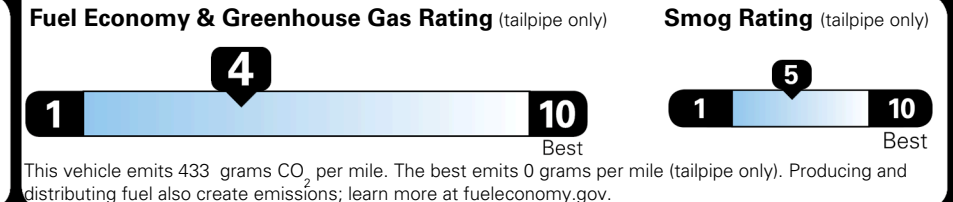

Inland Freight & Handling : \$1,495.00

TOTAL PRICE: \$67,175.00

EPA DOT Fuel Economy and Environment

Gasoline Vehicle

Fuel Economy

21 MPG
 combined city/hwy

18 MPG
 city

25 MPG
 highway

4.8 gallons per 100 miles

Small SUVs range from 14 to 125 MPG. The best vehicle rates 146 MPGe.

You spend \$6,250
 more in fuel costs over 5 years compared to the average new vehicle.

Annual fuel cost \$2,950