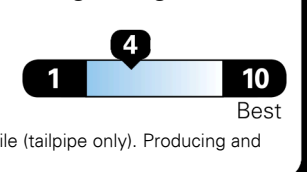

Smog Rating (tailpipe only)

Actual results will vary for many reasons, including driving conditions and how you drive and maintain your vehicle. The average new vehicle gets 28 MPG and costs $9,500 to fuel over 5 years. Cost estimates are based on 15,000 miles per year at $ 4.25 per gallon. MPGe is miles per gasoline gallon equivalent. Vehicle emissions are a significant cause of climate change and smog.

fueleconomy.gov

Calculate personalized estimates and compare vehicles