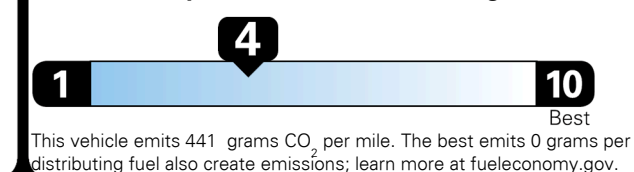

104 A 48

EMISSIONS:
 This vehicle is certified to meet emission requirements in all 50 states

EPA DOT Fuel Economy and Environment

Gasoline Vehicle

Fuel Economy

20 MPG
 combined city/hwy

18 MPG
 city

24 MPG
 highway

5.0 gallons per 100 miles

Small SUVs range from 14 to 118 MPG. The best vehicle rates 140 MPGe.

You spend \$6,500
 more in fuel costs over 5 years compared to the average new vehicle.

Annual fuel cost \$3,200

Fuel Economy & Greenhouse Gas Rating (tailpipe only)

Smog Rating (tailpipe only)

Actual results will vary for many reasons, including driving conditions and how you drive and maintain your vehicle. The average new vehicle gets 28 MPG and costs \$9,500 to fuel over 5 years. Cost estimates are based on 15,000 miles per year at \$ 4.25 per gallon. MPGe is miles per gasoline gallon equivalent. Vehicle emissions are a significant cause of climate change and smog.