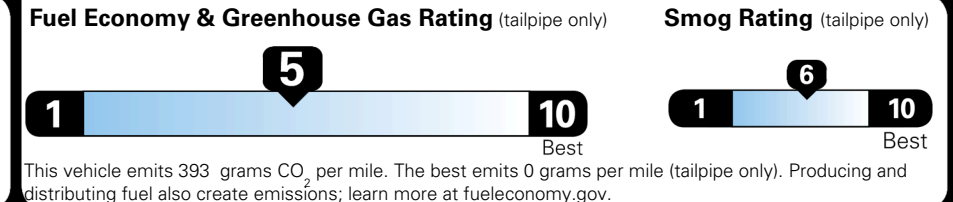

Inland Freight & Handling : \$1,495.00

TOTAL PRICE: \$59,320.00

EPA DOT Fuel Economy and Environment

Gasoline Vehicle

Fuel Economy

23 MPG
combined city/hwy

20 city
28 highway

4.3 gallons per 100 miles

Small SUVs range from 14 to 125 MPG. The best vehicle rates 146 MPGe.

You spend \$5,000
more in fuel costs over 5 years compared to the average new vehicle.

Annual fuel cost \$2,700

Actual results will vary for many reasons, including driving conditions and how you drive and maintain your vehicle. The average new vehicle gets 29 MPG and costs \$8,500 to fuel over 5 years. Cost estimates are based on 15,000 miles per year at \$ 4.15 per gallon. MPGe is miles per gasoline gallon equivalent. Vehicle emissions are a significant cause of climate change and smog.