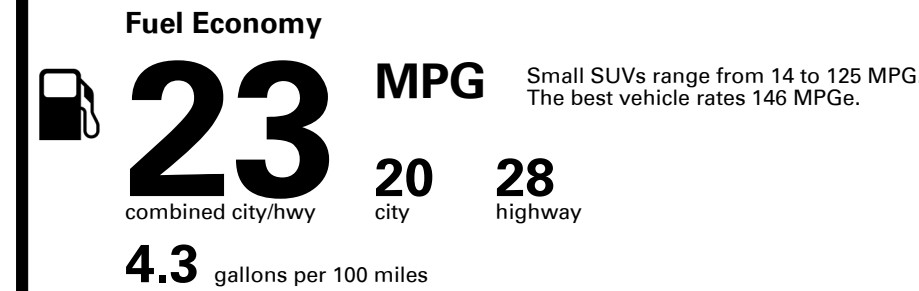

Inland Freight & Handling : \$1,495.00

TOTAL PRICE: \$59,670.00

EPA DOT Fuel Economy and Environment

Gasoline Vehicle

You spend \$5,000
more in fuel costs over 5 years
compared to the average new vehicle.