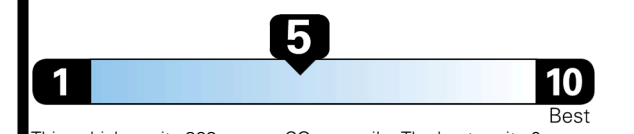

Fuel Economy & Greenhouse Gas Rating (tailpipe only)