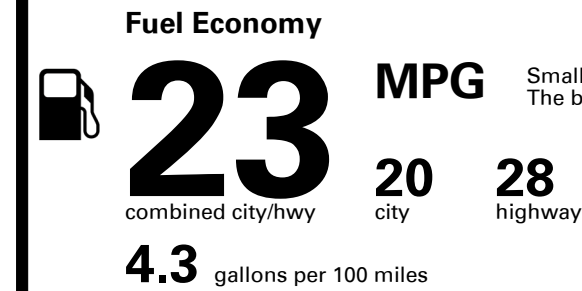

Inland Freight & Handling : \$1,450.00

TOTAL PRICE: \$57,865.00

EPA DOT Fuel Economy and Environment

Gasoline Vehicle

Small SUVs range from 14 to 125 MPG. The best vehicle rates 146 MPGe.

You spend \$5,000
more in fuel costs over 5 years
compared to the average new vehicle.