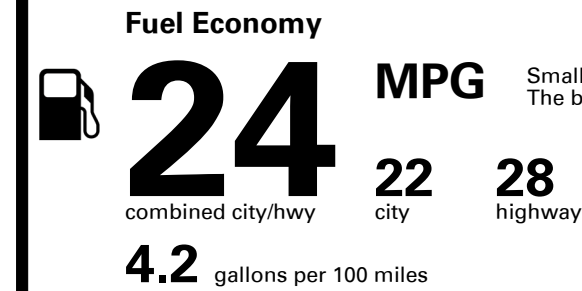

COMFORT & CONVENIENCE(cont.)

- Smart Cruise Control
- Intelligent Speed Limit Assist
- Highway Driving Assist
- 8" Digital Cluster + Analog Gauges

MULTIMEDIA & CONNECTIVITY

- 14.5" Navigation System w/AM/FM/HD Radio®
- SiriusXM Radio® w/90-day trial subscription; Not Available in AK & HI
- Apple CarPlay (TM) & Android Auto (TM)
- Genesis Connected Services
- Wireless Phone Charger
- Fingerprint Authentication System

Additional Standard Features

- Carpeted Floor Mats

Full Tank of Gas

GENESIS WARRANTY

- 5-year/60,000-mile New Vehicle Warranty*
- 10-year/100,000-mile Powertrain Warranty*
- 7-year/Unlimited-mile Anti-perforation Warranty*
- * Limited warranties, see dealer for details

Manufacturer's Suggested Retail Price: $45,150.00

ADDED FEATURES:

- *UYUNI WHITE(UYH) Paint $650.00
- Accessories
- *Reversible Cargo Tray $160.00
- *First Aid Kit $45.00
- *Wheel Locks $85.00

SOLD TO: OH718
GENESIS OF COLUMBUS
2850 MORSE RD
COLUMBUS OH 43231

SHIPPED TO: OH718

Inland Freight & Handling : $1,350.00

VIN: 5NMMADTB8RH014003	ENGINE: G4KRPA667836	EXTERIOR COLOR: UYUNI WHITE	INTERIOR/SEAT COLOR: VANILLA BEIGE/VANILLA
MODEL: U0422A45	PORT OF ENTRY: MA	TRANSPORT: TRUCK	ACCESSORY WEIGHT: 14 lbs./ 6 kgs.

TOTAL PRICE: $47,440.00

EMISSIONS:
This vehicle is certified to meet emission requirements in all 50 states

EPA DOT Fuel Economy and Environment

Gasoline Vehicle

Small SUVs range from 14 to 123 MPG. The best vehicle rates 140 MPGe.

You spend $3,750 more in fuel costs over 5 years compared to the average new vehicle.

Annual fuel cost $2,700

Fuel Economy & Greenhouse Gas Rating (tailpipe only)